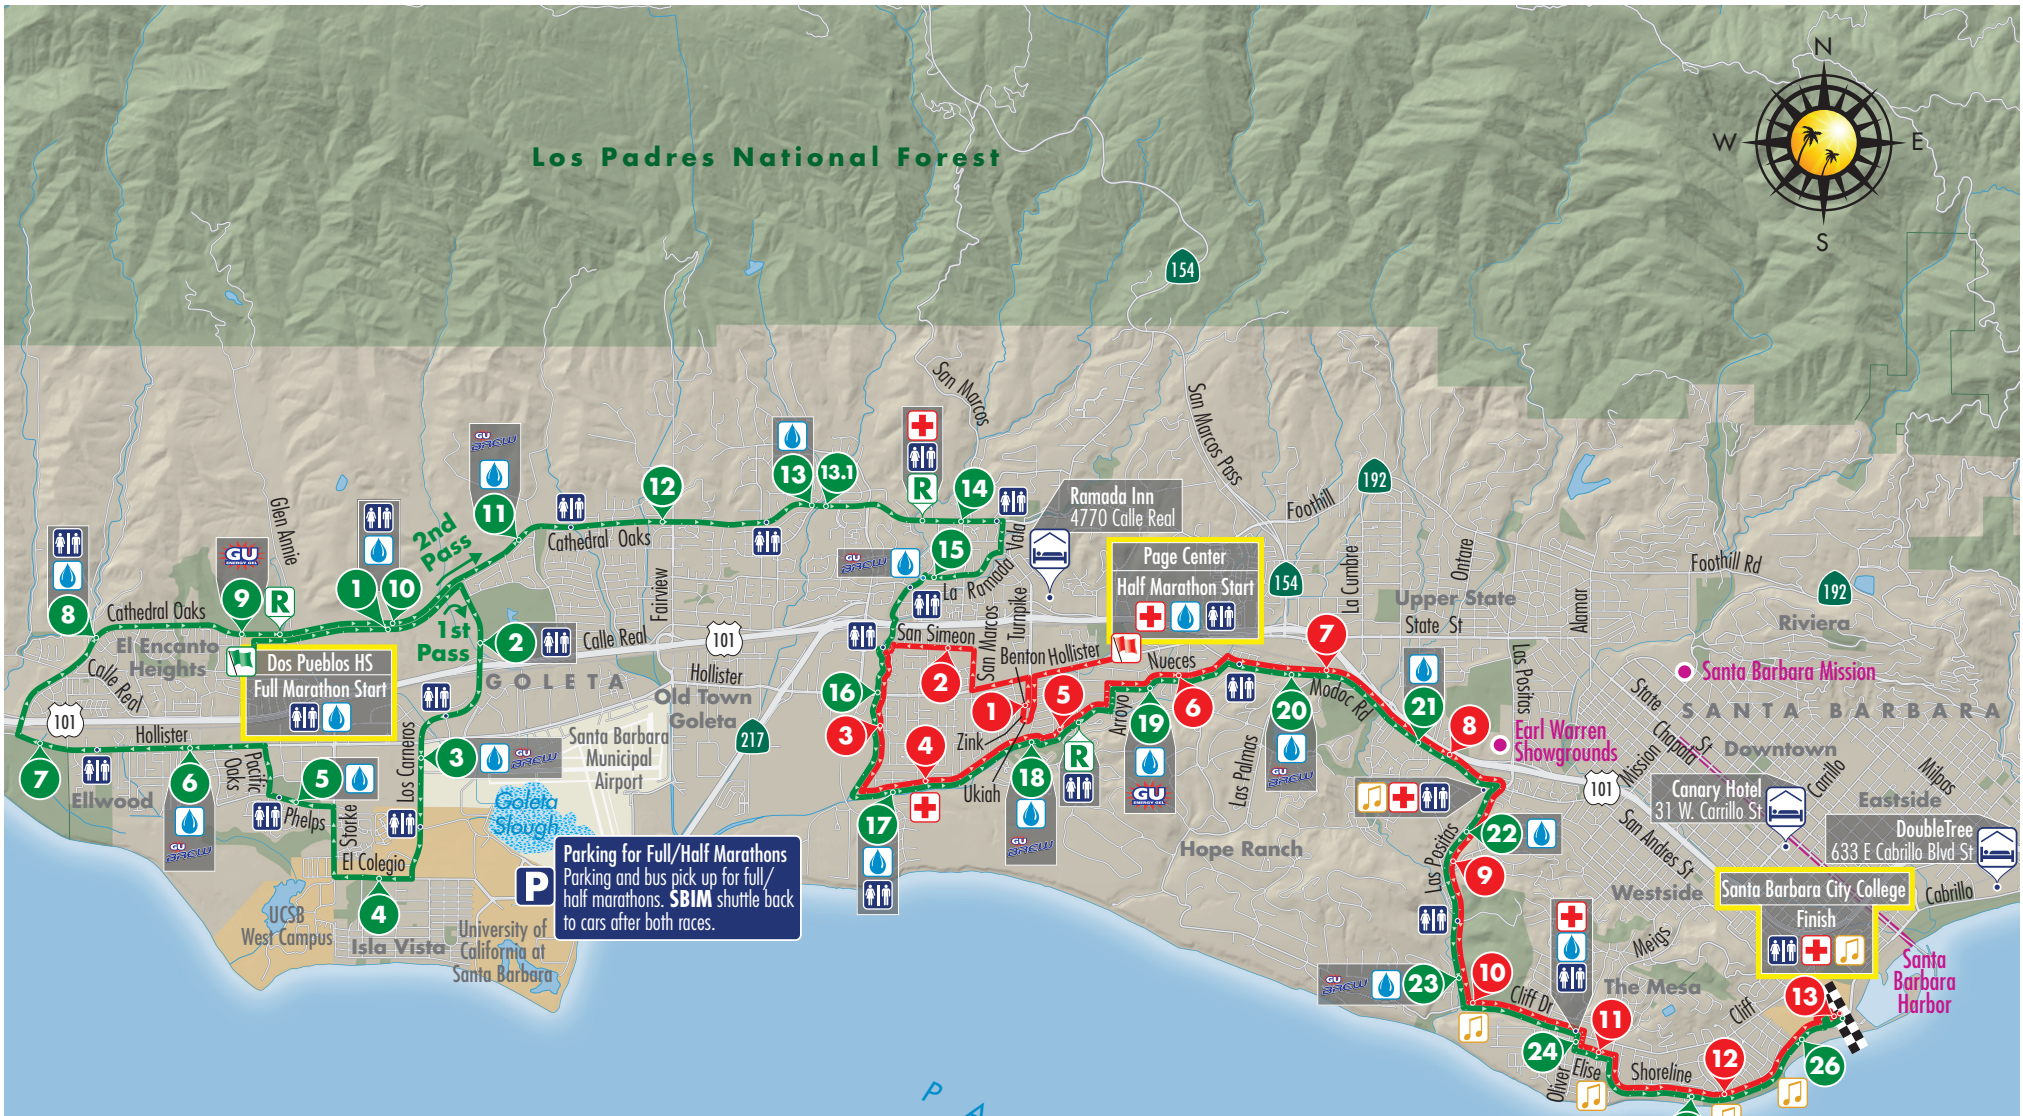

Los Padres National Forest

Dos Pueblos HS
Full Marathon Start

Page Center
Half Marathon Start

P Parking for Full/Half Marathons
Parking and bus pick up for full/half marathons. **SBIM** shuttle back to cars after both races.

Finish

- Marathon Start
- Half Marathon Start
- Marathon Route
- Half Marathon Route
- Marathon Mile Marker
- Half Marathon Mile Marker
- Relay Exchange Point
- Parking
- Restrooms
- Water Stop
- GU Energy Gel/Brew
- Medical Aid Station
- Entertainment
- Host Hotel